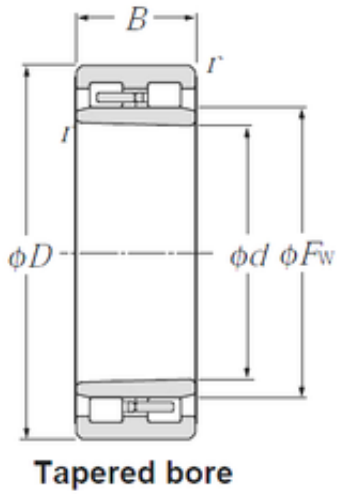

AMERICAN SKF BEARING MFG.CORP.

170 mm x 230 mm x 60 mm CYSD
 NNU4934K/W33 cylindrical roller bearings

Bearing No. NNU4934K/W33

Size	170x230x60 mm
Bore Diameter	170 mm
Outer Diameter	230 mm
Width	60 mm
d	170 mm
Fw	188,5 mm
D	230 mm
B	60 mm
C	60 mm
Weight	6,95 Kg
Basic dynamic load rating (C)	660 kN
Dynamic load rating radial (C)	660 kN
(Grease) Lubrication Speed	2200 r/min

NNU4934K/W33 Bearing 2D drawings and 3D CAD models