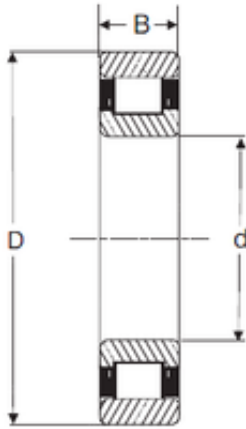

# AMERICAN SKF BEARING MFG.CORP.

70 mm x 125 mm x 31 mm SIGMA N 2214  
cylindrical roller bearings

Bearing No. N 2214

Size	70x125x31 mm
Bore Diameter	70 mm
Outer Diameter	125 mm
Width	31 mm
d	70 mm
D	125 mm
B	31 mm
C	31 mm

N 2214 Bearing 2D drawings and 3D CAD models