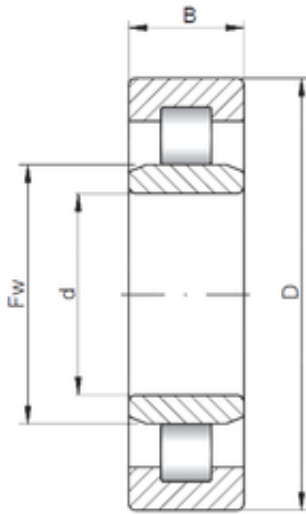

AMERICAN SKF BEARING MFG.CORP.

65 mm x 100 mm x 26 mm ISO NU3013
cylindrical roller bearings

Bearing No. NU3013

Size	65x100x26 mm
Bore Diameter	65 mm
Outer Diameter	100 mm
Width	26 mm
d	65 mm
D	100 mm
B	26 mm
C	26 mm

NU3013 Bearing 2D drawings and 3D CAD models