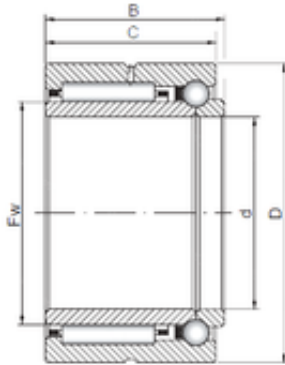

AMERICAN SKF BEARING MFG.CORP.

30 mm x 47 mm x 23 mm ISO NKIB 5906
complex bearings

Bearing No. NKIB 5906

Size	30x47x23 mm
Bore Diameter	30 mm
Outer Diameter	47 mm
Width	23 mm
d	30 mm
Fw	35 mm
D	47 mm
B	23 mm
C	23 mm

NKIB 5906 Bearing 2D drawings and 3D CAD models