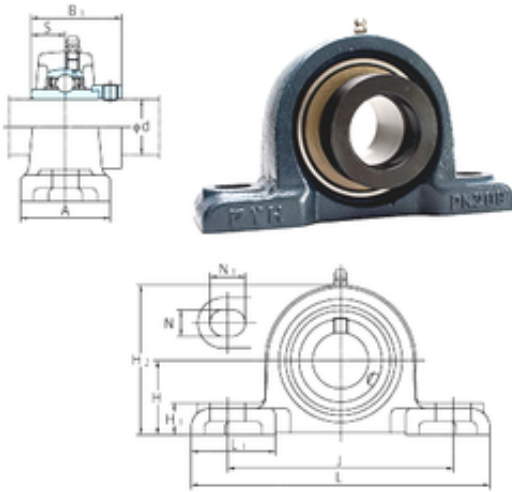

AMERICAN SKF BEARING MFG.CORP.

FYH NAPK215-47 bearing units

Bearing No. NAPK215-47

Bore Diameter	74,6125 mm
d	74,6125 mm
H	84,1 mm
A	82 mm
B1	92,1 mm
H1	38 mm
H2	165 mm
J	241 mm
L	304 mm
L1	87 mm
N	22 mm
N1	32 mm
S	37,3 mm
Bolt (G)	3/4
Weight	9,6 Kg
Basic dynamic load rating (C)	67,4 kN
Basic static load rating (C0)	48,3 kN

NAPK215-47 Bearing 2D drawings and 3D CAD models