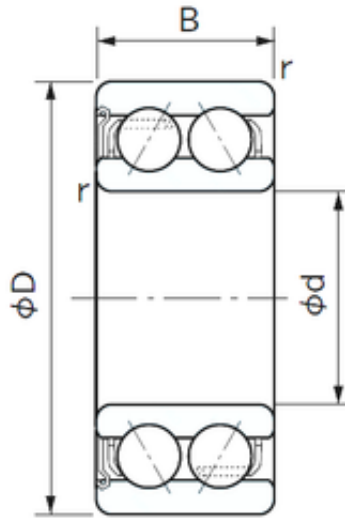

AMERICAN SKF BEARING MFG.CORP.

65 mm x 120 mm x 38.1 mm NACHI 5213AZ
angular contact ball bearings

Bearing No. 5213AZ

Size	65x120x38.1 mm
Bore Diameter	65 mm
Outer Diameter	120 mm
Width	38.1 mm
d	65 mm
D	120 mm
B	38.1 mm
C	38.1 mm
Angle ()	20 °
r min.	1.5 mm
Weight	1.66 Kg
Basic dynamic load rating (C)	73,5 kN
Basic static load rating (C0)	66,5 kN

5213AZ Bearing 2D drawings and 3D CAD models