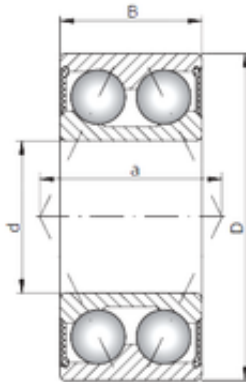

AMERICAN SKF BEARING MFG.CORP.

ISO 3212-2RS angular contact ball bearings

Bearing No. 3212-2RS

Size	60x110x36.5 mm
Bore Diameter	60 mm
Outer Diameter	110 mm
Width	36,5 mm
d	60 mm
D	110 mm
B1	36,5 mm
C	36,5 mm
a	52,2 mm

3212-2RS Bearing 2D drawings and 3D CAD models